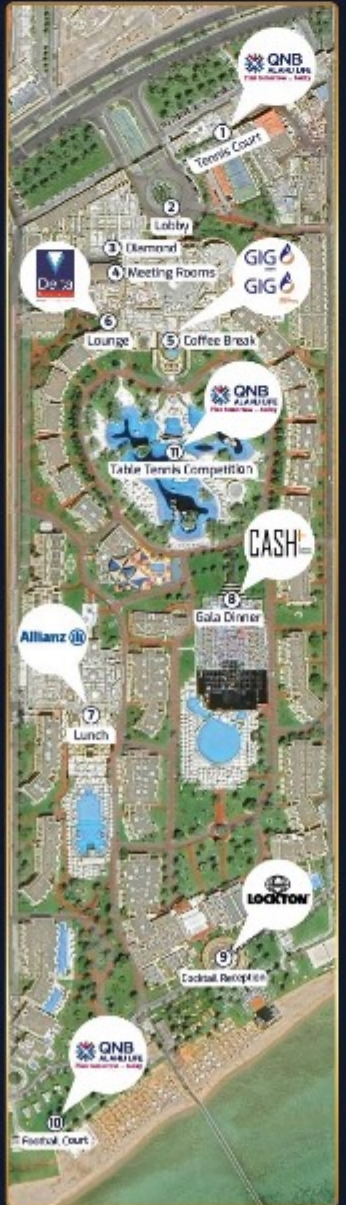

GROUND FLOOR

- | | | | |
|----------------------|----------------------|-------------------|------------------------------|
| 1 Gate | 2 Photobooth | 3 Map | 4 Registration |
| 5 Bags Booth | 6 Media Center | 7 IFE Booth | 8 Helpoo |
| 9 SCI | 10 Sports Booth | 11 Egy Insuretech | 12 SHARM RENDEZVOUS Branding |
| 13 Exhibitor | 14 GAF | 15 CIS | 16 Medical Sponsor |
| 17 Photo Opportunity | 18 Exhibitor (A.L.A) | | |

- | | |
|-----------------------------|-------------------|
| 1 Tennis Court | 2 Lobby |
| 3 Diamond | 4 Meeting Rooms |
| 5 Coffee Break | 6 Lounge |
| 7 Lunch | 8 Gala Dinner |
| 9 Cocktail Reception | 10 Football Court |
| 11 Table Tennis Competition | |

- | | | |
|---|-----------------|-----------|
| 1 | GIG | Sharm |
| 2 | SASWA INSURANCE | Peninsula |
| 3 | FREMIR | Dahab |
| 4 | afrika Re | Tirana |
| 5 | LOCKTON | Radamis |
| 6 | WTV | Taba |
| 7 | RENDEZVOUS HUB | |