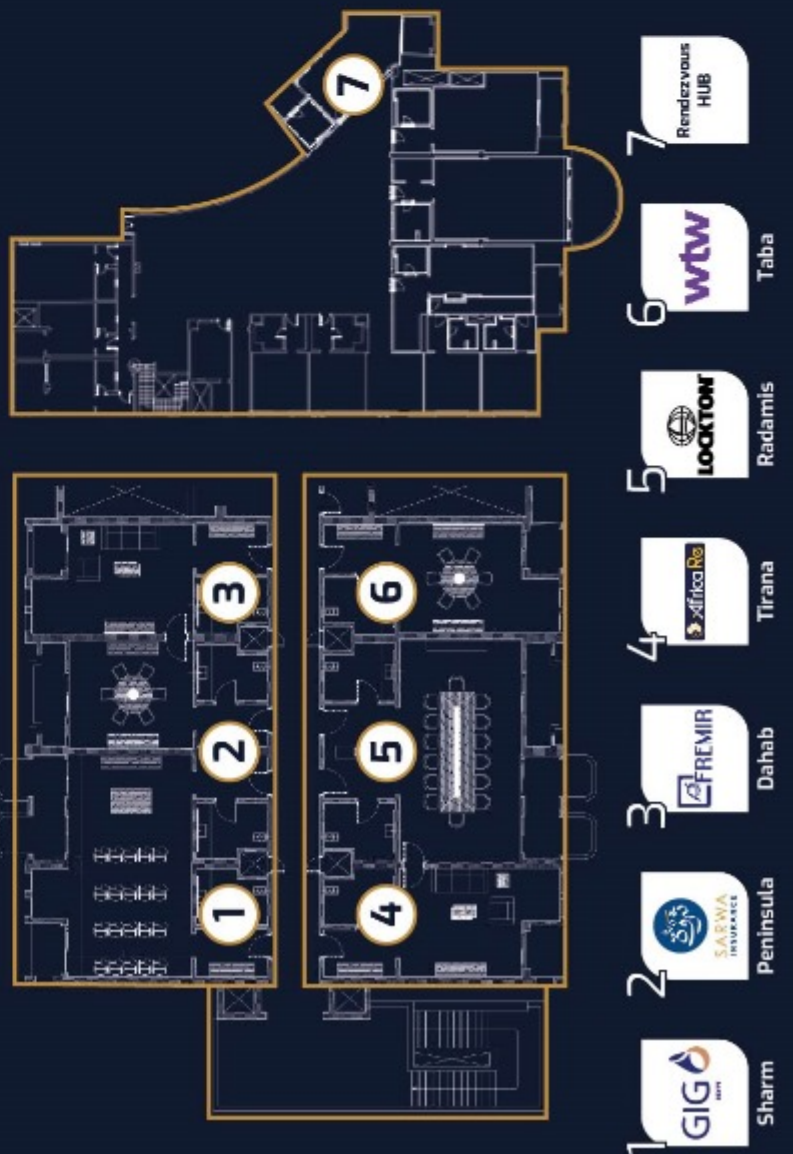

GROUND FLOOR

- | | | | |
|----------------------|----------------------|-------------------|------------------------------|
| 1 Gate | 2 Photobooth | 3 Map | 4 Registration |
| 5 Bags Booth | 6 Media Center | 7 IFE Booth | 8 Helpoo |
| 9 SCI | 10 Sports Booth | 11 Egy Insuretech | 12 SHARM RENDEZVOUS Branding |
| 13 Exhibitor | 14 GAF | 15 CIS | 16 Medical Sponsor |
| 17 Photo Opportunity | 18 Exhibitor (A.L.A) | | |

- | | |
|-----------------------------|-------------------|
| 1 Tennis Court | 2 Lobby |
| 3 Diamond | 4 Meeting Rooms |
| 5 Coffee Break | 6 Lounge |
| 7 Lunch | 8 Gala Dinner |
| 9 Cocktail Reception | 10 Football Court |
| 11 Table Tennis Competition | |

- | | | |
|---|-----------------|-----------|
| 1 | GIG | Sharm |
| 2 | SASWA INSURANCE | Peninsula |
| 3 | FREMIR | Dahab |
| 4 | afrika Re | Tirana |
| 5 | LOCKTON | Radamis |
| 6 | WTV | Taba |
| 7 | RENDEZVOUS HUB | |